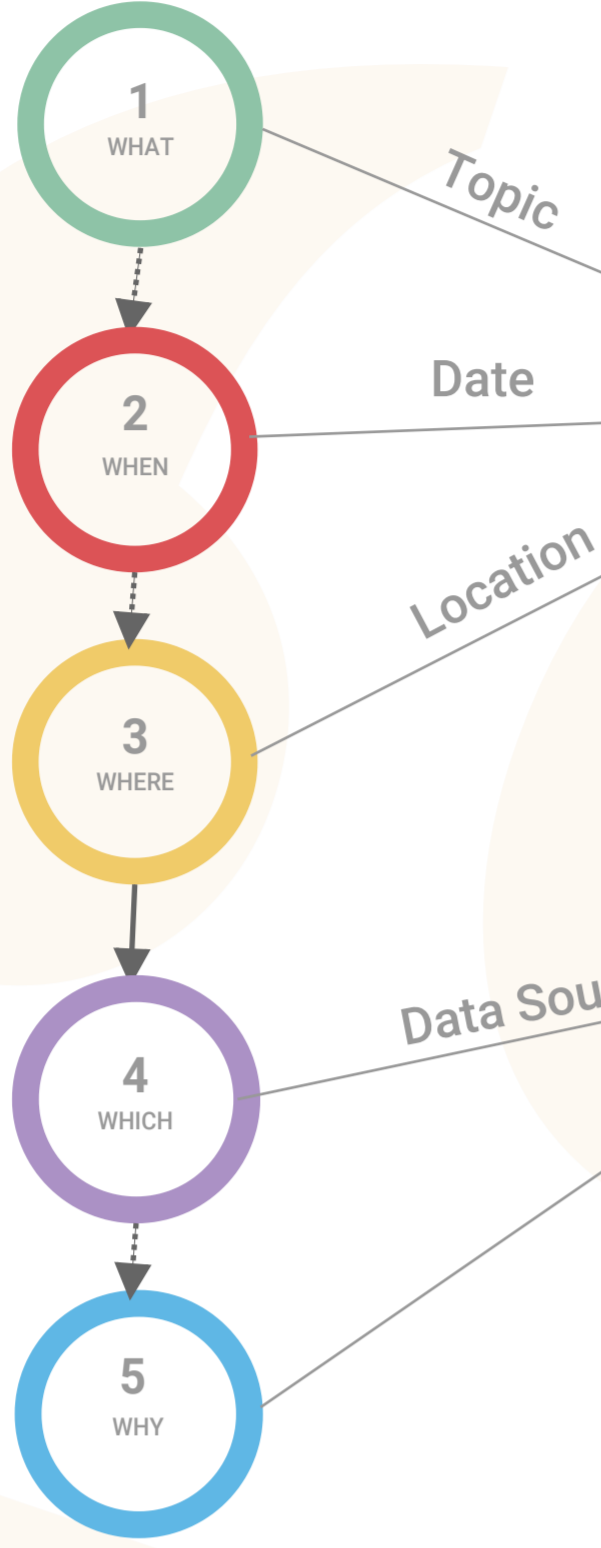

2

Collection

Selection

Collection

	University	No. of FTE Students	No. of students per staff	International Students
	University of Oxford	20,409	11.2	38%
	University of Cambridge	18,389	10.9	35%
	California Institute of Technology	2,209	6.5	27%
	Stanford University	15,845	7.5	22%
	Massachusetts Institute of Technology	11,177	8.7	34%

Verified/Valid -----> Accurate?

COLLECTION TYPES

Company A ▾

Statistical Methods

Surveys

Polls

Interview

Delphi Technique